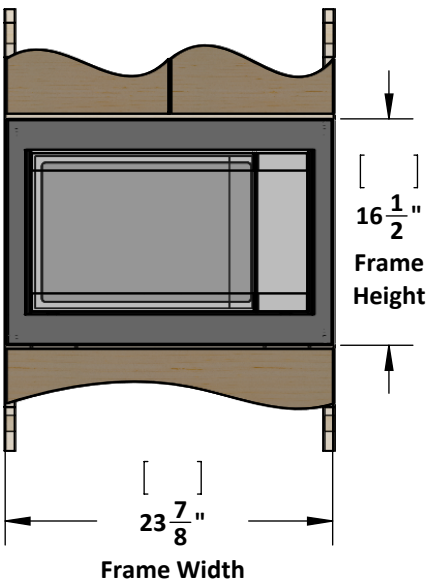

Distributed by: **TrimKits USA** 1-844- TRIMKIT (874-6548) • www.trimkitsusa.com • info@trimkitsusa.com

EuroTrim microwave oven trim kits are supplied complete with all hardware required.

Our unique STOPADS allow for a perfect installation every time.

For ventilation a (6) square inch cut out must be placed in the rear of the cabinet.

Failure to do so may cause damage to the microwave oven and or cabinet.