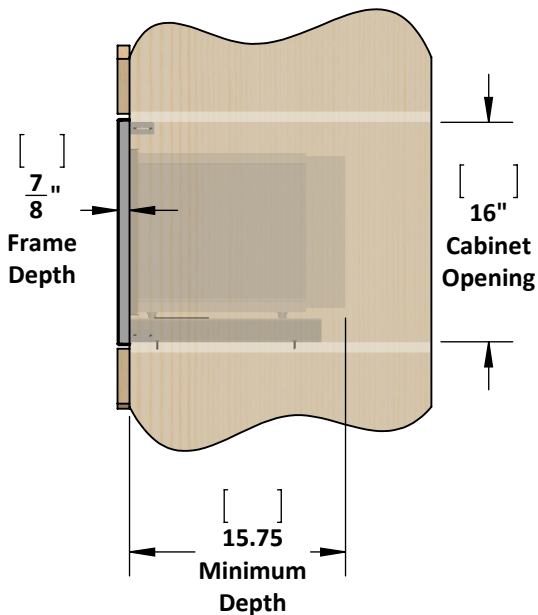

Distributed by: **TrimKits USA** 1-844- TRIMKIT (874-6548) • www.trimkitsusa.com • info@trimkitsusa.com

EuroTrim microwave oven trim kits are supplied complete with all hardware required.

Our unique STOPADS allow for a perfect installation every time.

For ventilation a (6) square inch cut out must be placed in the rear of the cabinet.

Failure to do so may cause damage to the microwave oven and or cabinet.