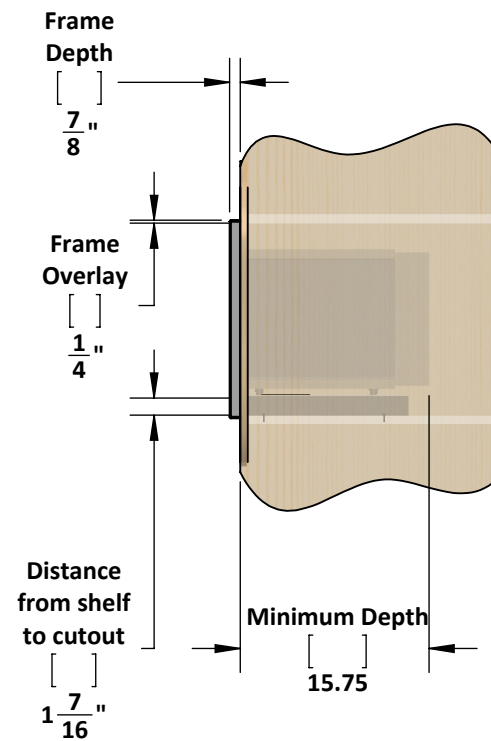

Distributed by: **TrimKits USA** 1-844- TRIMKIT (874-6548) • www.trimkitsusa.com • info@trimkitsusa.com

EuroTrim microwave oven trim kits are supplied complete with all hardware required.

Our unique STOPADS allow for a perfect installation every time.

For ventilation a (6) square inch cut out must be placed in the rear of the cabinet.

Failure to do so may cause damage to the microwave oven and or cabinet.