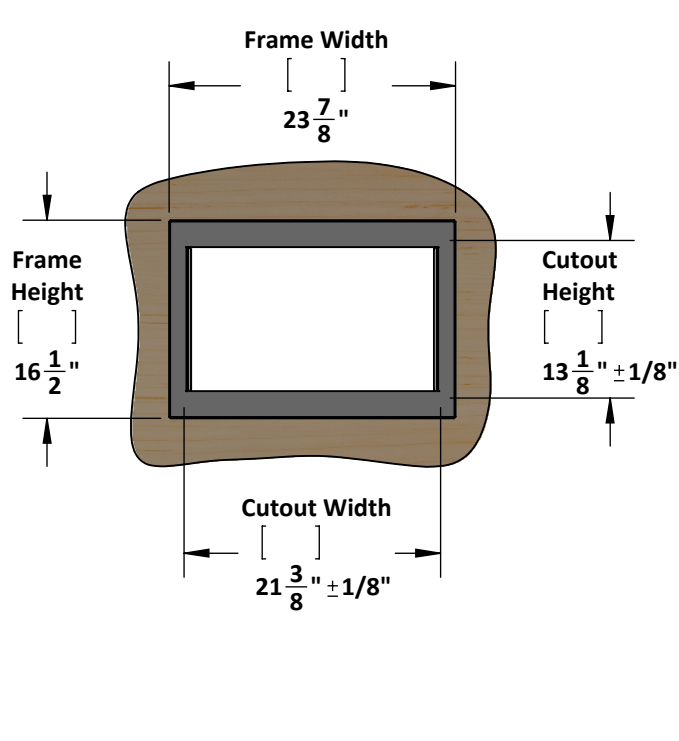

Distributed by: **TrimKits USA** 1-844- TRIMKIT (874-6548) • www.trimkitsusa.com • info@trimkitsusa.com

EuroTrim microwave oven trim kits are supplied complete with all hardware required.

Our unique STOPADS allow for a perfect installation every time.

For ventilation a (6) square inch cut out must be placed in the rear of the cabinet.

Failure to do so may cause damage to the microwave oven and or cabinet.