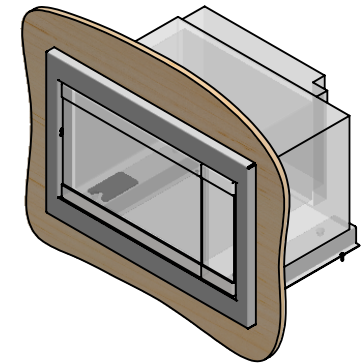

Distributed by: **TrimKits USA** 1-844- TRIMKIT (874-6548) • www.trimkitsusa.com • info@trimkitsusa.com

EuroTrim microwave oven trim kits are supplied complete with all hardware required.

Our unique STOPADS allow for a perfect installation every time.

For ventilation a (6) square inch cut out must be placed in the rear of the cabinet.

Failure to do so may cause damage to the microwave oven and or cabinet.