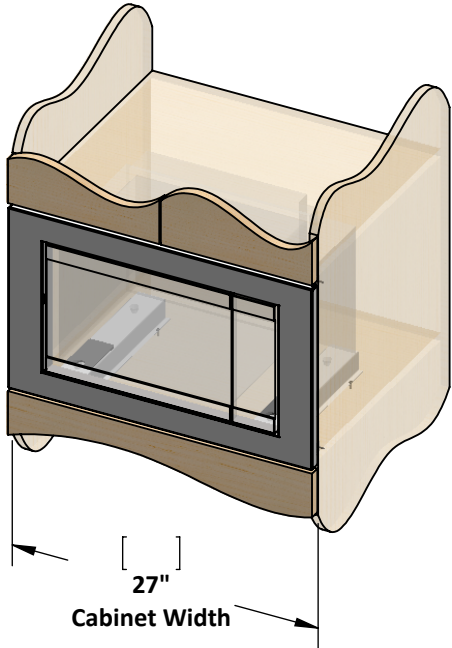

Distributed by: **TrimKits USA** 1-844- TRIMKIT (874-6548) • www.trimkitsusa.com • info@trimkitsusa.com

EuroTrim microwave oven trim kits are supplied complete with all hardware required.

Our unique STOPADS allow for a perfect installation every time.

For ventilation a (6) square inch cut out must be placed in the rear of the cabinet.

Failure to do so may cause damage to the microwave oven and or cabinet.