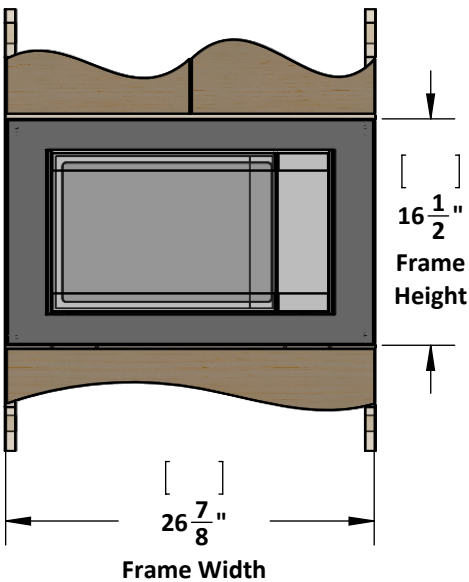

Distributed by: **TrimKits USA** 1-844- TRIMKIT (874-6548) • www.trimkitsusa.com • info@trimkitsusa.com

EuroTrim microwave oven trim kits are supplied complete with all hardware required.

Our unique STOPADS allow for a perfect installation every time.

For ventilation a (6) square inch cut out must be placed in the rear of the cabinet.

Failure to do so may cause damage to the microwave oven and or cabinet.