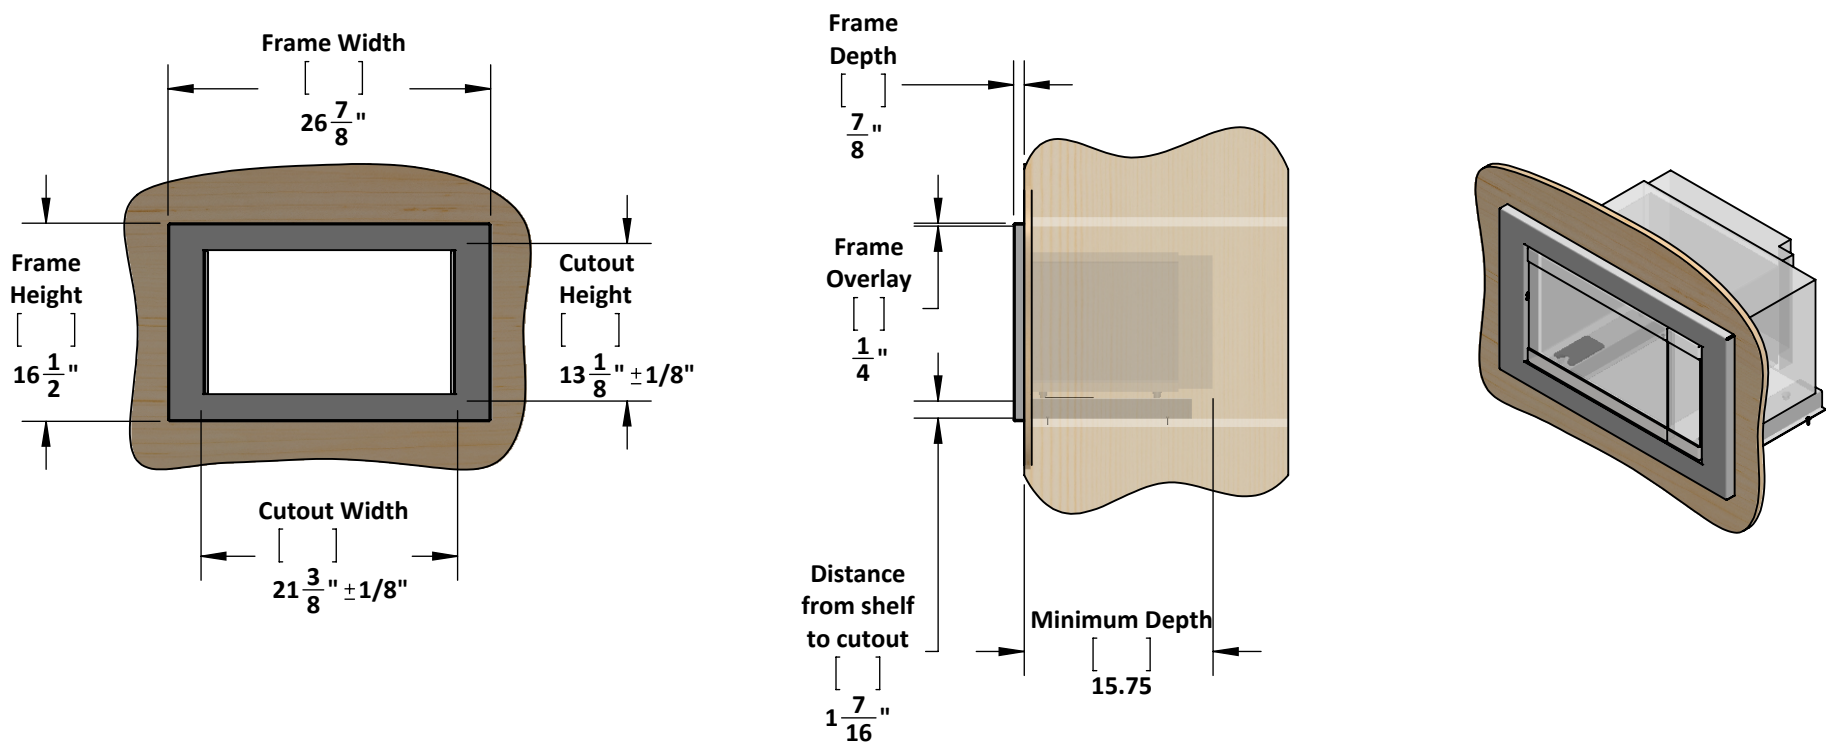

PLANNING GUIDE
PNNSA661SEU272125
Microwave Trim Kit
Surface Mount

Distributed by: **TrimKits USA** 1-844- TRIMKIT (874-6548) • www.trimkitsusa.com • info@trimkitsusa.com

EuroTrim microwave oven trim kits are supplied complete with all hardware required.

Our unique STOPADS allow for a perfect installation every time.

For ventilation a (6) square inch cut out must be placed in the rear of the cabinet.

Failure to do so may cause damage to the microwave oven and or cabinet.