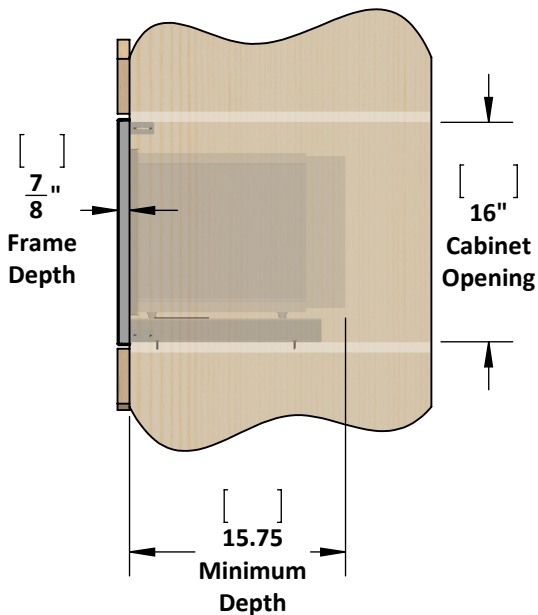

Distributed by: **TrimKits USA** 1-844- TRIMKIT (874-6548) • www.trimkitsusa.com • info@trimkitsusa.com

EuroTrim microwave oven trim kits are supplied complete with all hardware required.

Our unique STOPADS allow for a perfect installation every time.

For ventilation a (6) square inch cut out must be placed in the rear of the cabinet.

Failure to do so may cause damage to the microwave oven and or cabinet.