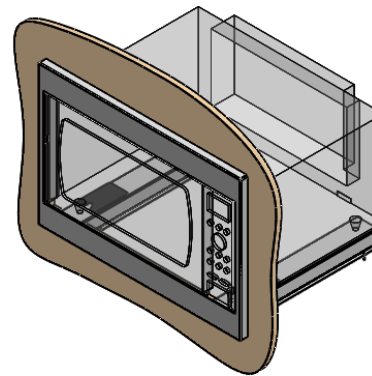

EUROTRIM™

PLANNING GUIDE
PNNSN752SEU242165
Microwave Trim Kit
Surface Mount

Distributed by: **TrimKits USA** 1-844- TRIMKIT (874-6548) • www.trimkitsusa.com • info@trimkitsusa.com

EuroTrim microwave oven trim kits are supplied complete with all hardware required.

Our unique STOPADS allow for a perfect installation every time.

For ventilation a (6) square inch cut out must be placed in the rear of the cabinet.

Failure to do so may cause damage to the microwave oven and or cabinet.