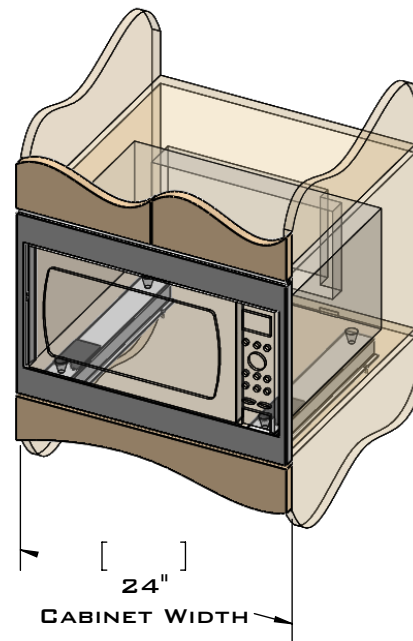

EUROTRIM™

PLANNING GUIDE
PNNSN752SEU242165
Microwave Trim Kit
Flush Mount

Distributed by: **TrimKits USA** 1-844- TRIMKIT (874-6548) • www.trimkitsusa.com • info@trimkitsusa.com

EuroTrim microwave oven trim kits are supplied complete with all hardware required.

Our unique STOPADS allow for a perfect installation every time.

For ventilation a (6) square inch cut out must be placed in the rear of the cabinet.

Failure to do so may cause damage to the microwave oven and or cabinet.