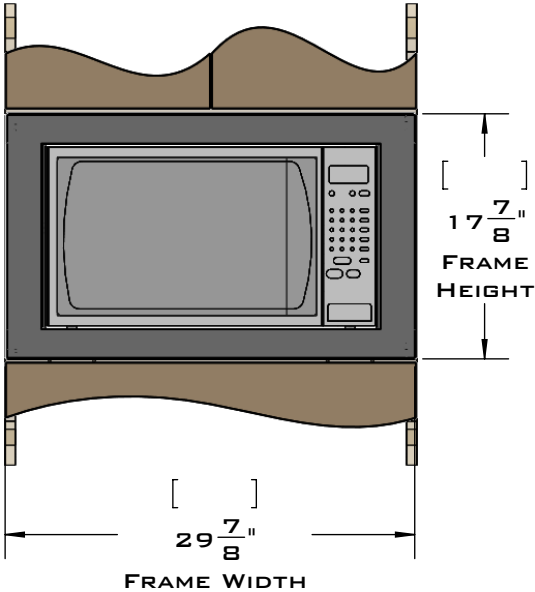

Distributed by: **TrimKits USA** 1-844- TRIMKIT (874-6548) • www.trimkitsusa.com • info@trimkitsusa.com

EuroTrim microwave oven trim kits are supplied complete with all hardware required.

Our unique STOPPADS allow for a perfect installation every time.

For ventilation a (6) square inch cut out must be placed in the rear of the cabinet.

Failure to do so may cause damage to the microwave oven and or cabinet.