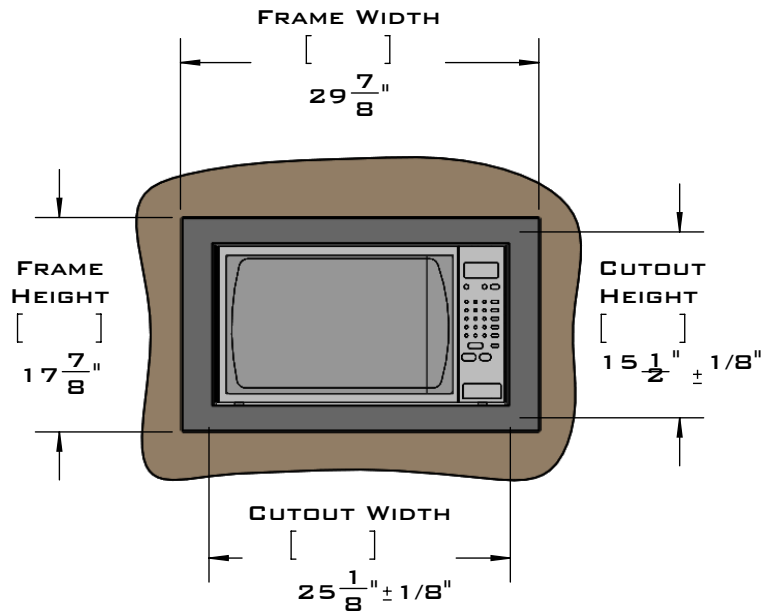

PLANNING GUIDE
GBM281710EU3011227
Microwave Trim Kit
Surface Mount

Distributed by: **TrimKits USA** 1-844- TRIMKIT (874-6548) • www.trimkitsusa.com • info@trimkitsusa.com

EuroTrim microwave oven trim kits are supplied complete with all hardware required.

Our unique STOPADS allow for a perfect installation every time.

For ventilation a (6) square inch cut out must be placed in the rear of the cabinet.

Failure to do so may cause damage to the microwave oven and or cabinet.