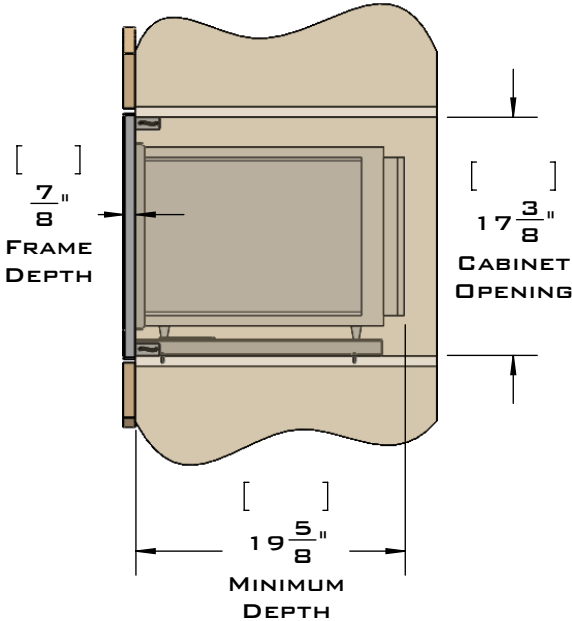

Distributed by: **TrimKits USA** 1-844- TRIMKIT (874-6548) • www.trimkitsusa.com • info@trimkitsusa.com

EuroTrim microwave oven trim kits are supplied complete with all hardware required.

Our unique STOPPADS allow for a perfect installation every time.

For ventilation a (6) square inch cut out must be placed in the rear of the cabinet.

Failure to do so may cause damage to the microwave oven and or cabinet.