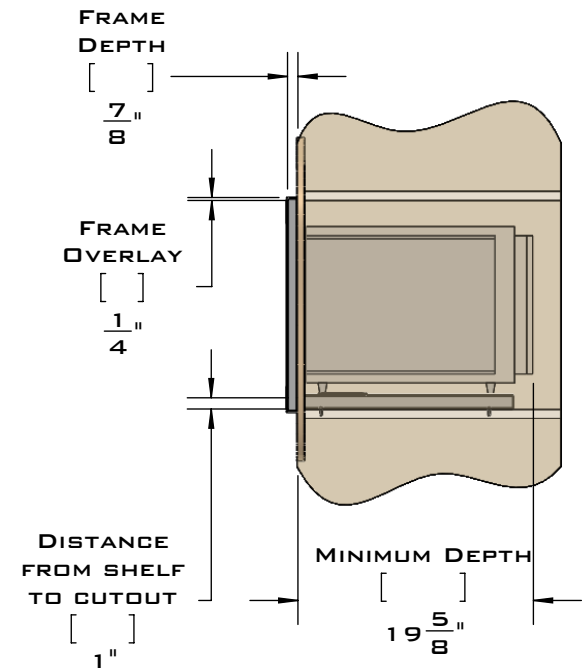

PLANNING GUIDE
GBM281710EU3011227
Microwave Trim Kit
Surface Mount

Distributed by: **TrimKits USA** 1-844- TRIMKIT (874-6548) • www.trimkitsusa.com • info@trimkitsusa.com

EuroTrim microwave oven trim kits are supplied complete with all hardware required.

Our unique STOPADS allow for a perfect installation every time.

For ventilation a (6) square inch cut out must be placed in the rear of the cabinet.

Failure to do so may cause damage to the microwave oven and or cabinet.