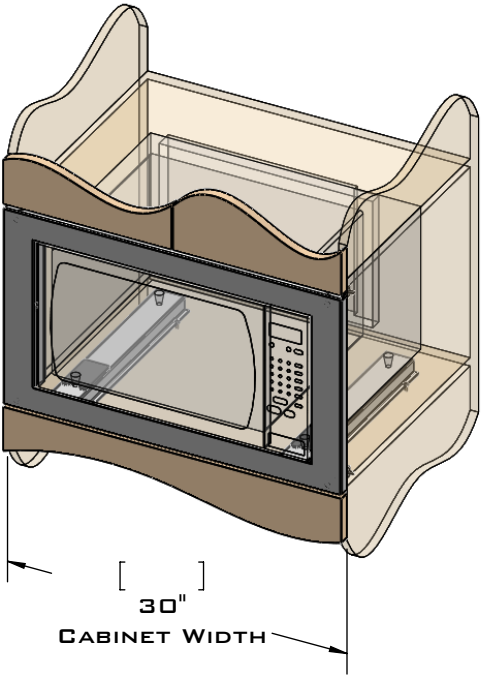

PLANNING GUIDE  
GBM281710EU3011227  
Microwave Trim Kit  
**Flush Mount**

Distributed by: **TrimKits USA** 1-844- TRIMKIT (874-6548) • www.trimkitsusa.com • info@trimkitsusa.com

EuroTrim microwave oven trim kits are supplied complete with all hardware required.

Our unique STOPPADS allow for a perfect installation every time.

For ventilation a (6) square inch cut out must be placed in the rear of the cabinet.

Failure to do so may cause damage to the microwave oven and or cabinet.