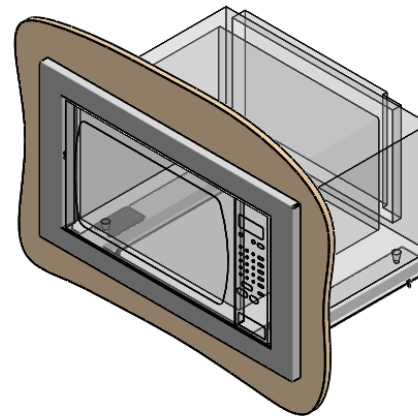

PLANNING GUIDE
GBM281710EU3011227
Microwave Trim Kit
Surface Mount

Distributed by: **TrimKits USA** 1-844- TRIMKIT (874-6548) • www.trimkitsusa.com • info@trimkitsusa.com

EuroTrim microwave oven trim kits are supplied complete with all hardware required.

Our unique STOPADS allow for a perfect installation every time.

For ventilation a (6) square inch cut out must be placed in the rear of the cabinet.

Failure to do so may cause damage to the microwave oven and or cabinet.