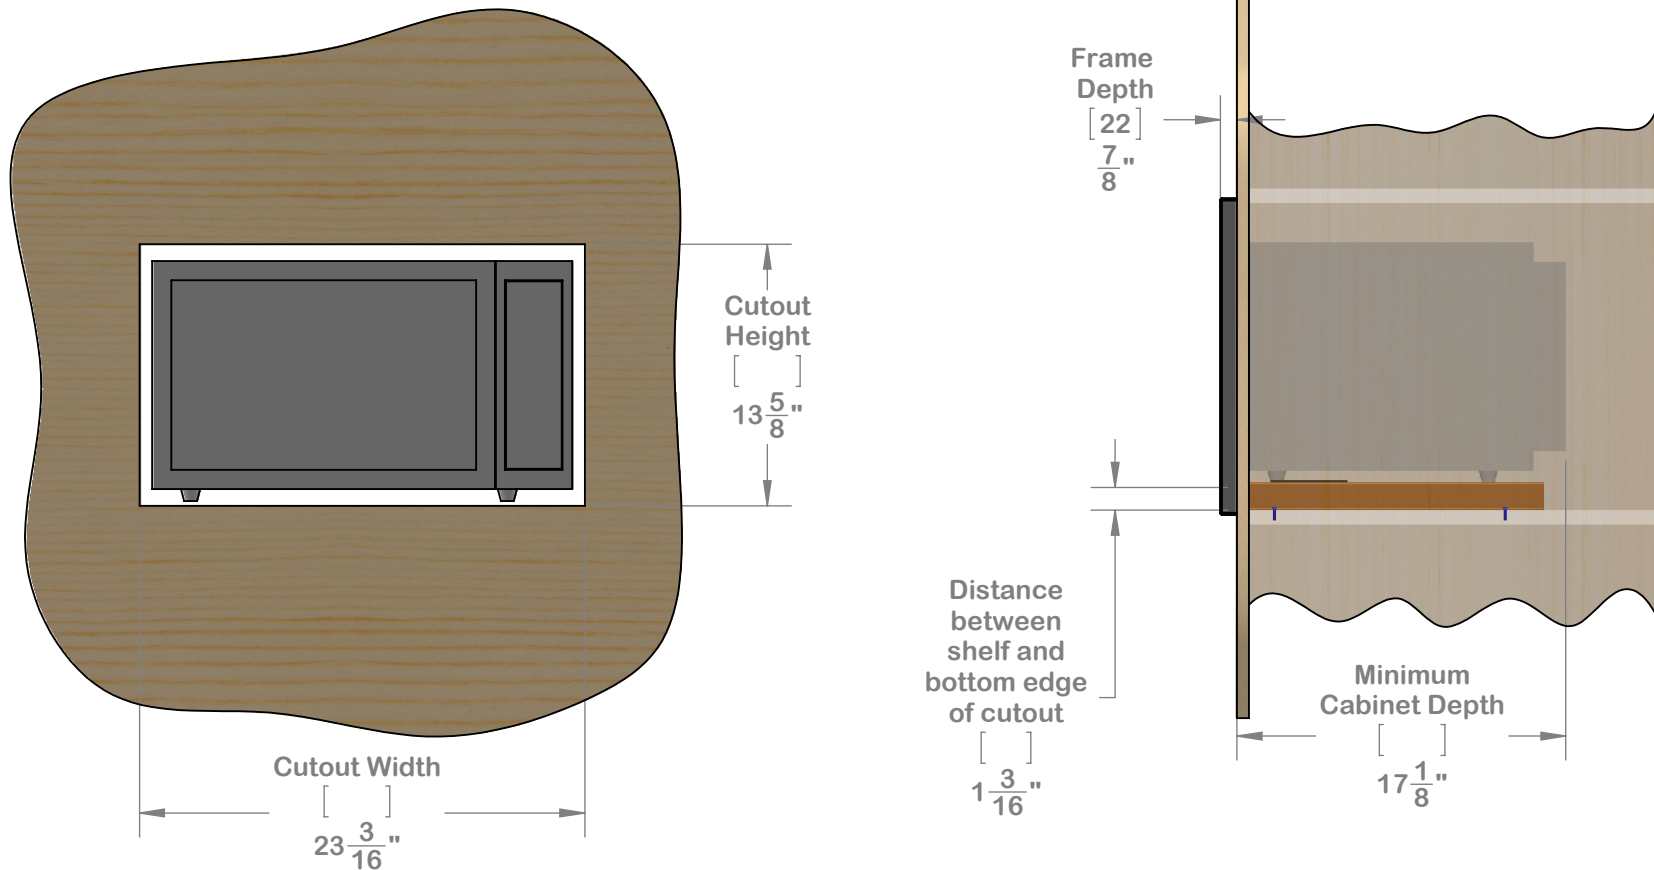

EUROTRIM™

PLANNING GUIDE
KKCMS1655BSSEU2471555
Microwave Trim Kit
Surface Mount

Distributed by: **TrimKits USA** 1-844- TRIMKIT (874-6548) • www.trimkitsusa.com • info@trimkitsusa.com

EuroTrim microwave oven trim kits are supplied complete with all hardware required.

Our unique STOPADS allow for a perfect installation every time.

For ventilation a (6) square inch cut out must be placed in the rear of the cabinet.

Failure to do so may cause damage to the microwave oven and or cabinet.