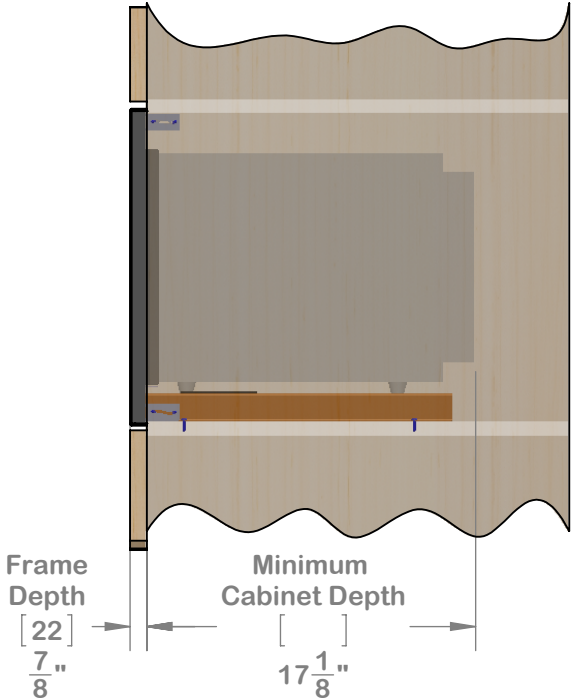

PLANNING GUIDE
KKCMS1655BSSEU2471555
Microwave Trim Kit
Flush Mount

Distributed by: **TrimKits USA** 1-844- TRIMKIT (874-6548) • www.trimkitsusa.com • info@trimkitsusa.com

EuroTrim microwave oven trim kits are supplied complete with all hardware required.

Our unique STOPADS allow for a perfect installation every time.

For ventilation a (6) square inch cut out must be placed in the rear of the cabinet.

Failure to do so may cause damage to the microwave oven and or cabinet.