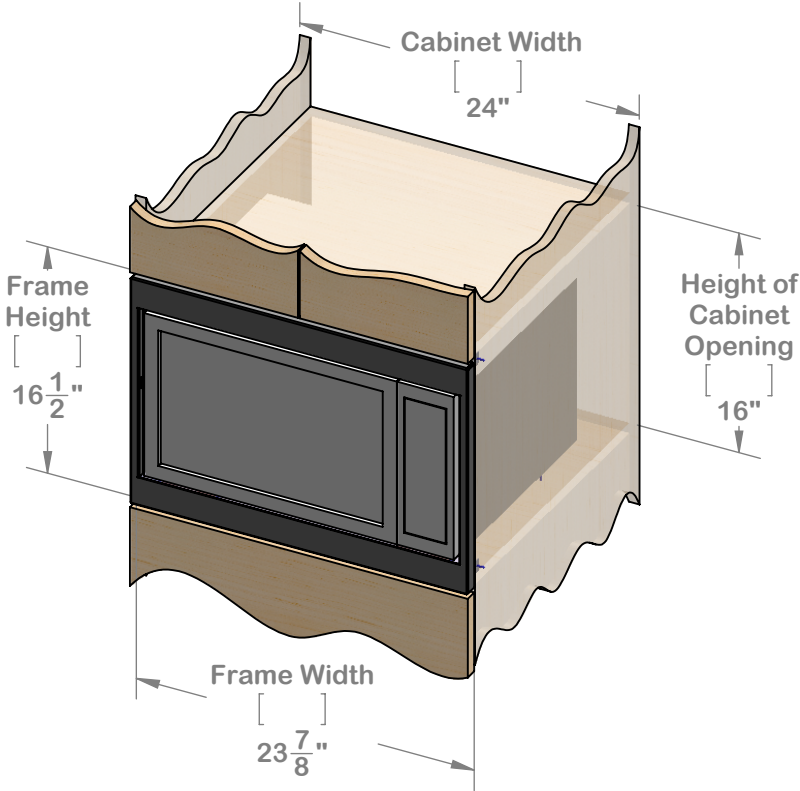

PLANNING GUIDE
KKCMS1655BSSEU2471555
Microwave Trim Kit
Flush Mount

Distributed by: **TrimKits USA** 1-844- TRIMKIT (874-6548) • www.trimkitsusa.com • info@trimkitsusa.com

EuroTrim microwave oven trim kits are supplied complete with all hardware required.

Our unique STOPADS allow for a perfect installation every time.

For ventilation a (6) square inch cut out must be placed in the rear of the cabinet.

Failure to do so may cause damage to the microwave oven and or cabinet.