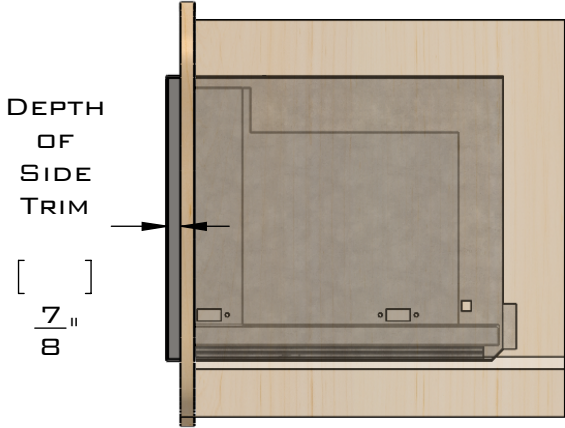

PLANNING GUIDE
MCVA6405SSEUST2714
Side Trim kit
Flush Mount

EuroTrim coffe maker trim kits are supplied complete with all hardware required.

PLANNING GUIDE
MCVA6405SSEUST2714
Side Trim kit
Surface Mount