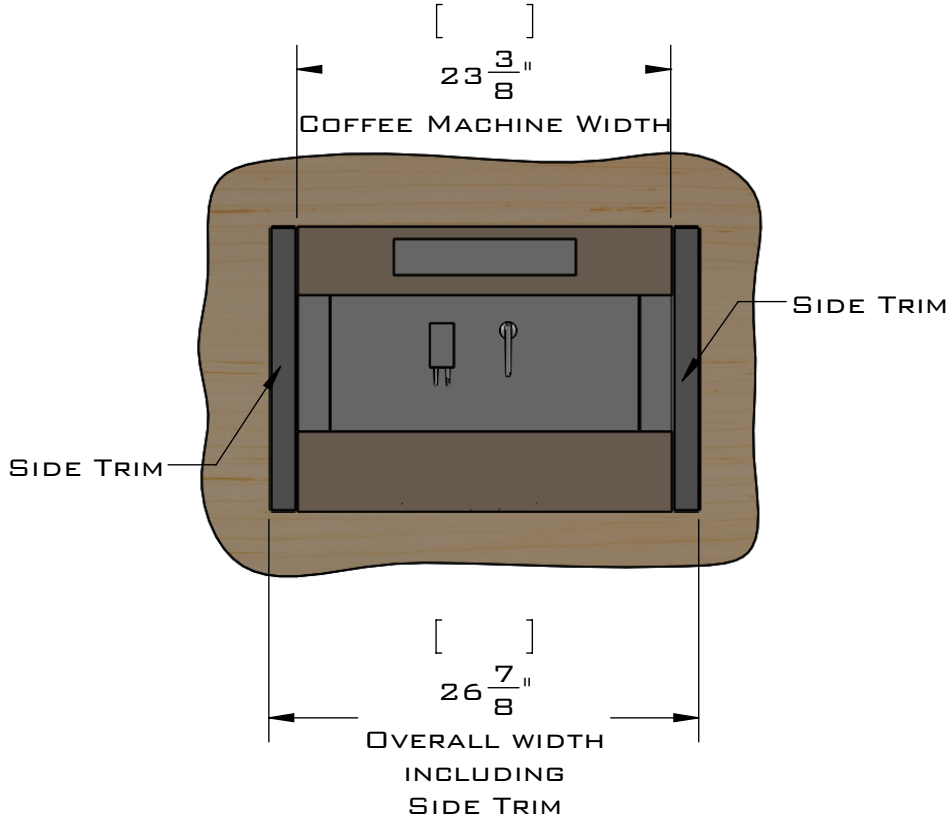

PLANNING GUIDE
MCVA6405SSEUST2714
Side Trim kit
Flush Mount

EuroTrim coffe maker trim kits are supplied complete with all hardware required.

PLANNING GUIDE
MCVA6405SSEUST2714
Side Trim kit
Surface Mount