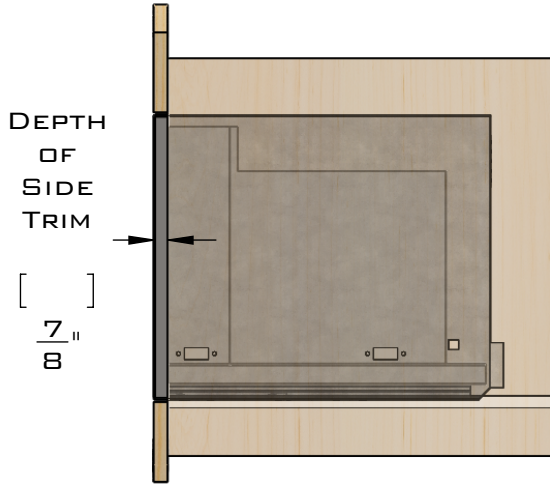

PLANNING GUIDE
MCVA6405SSEUST2714
Side Trim kit
Flush Mount

EuroTrim coffe maker trim kits are supplied complete with all hardware required.

PLANNING GUIDE
MCVA6405SSEUST2714
Side Trim kit
Surface Mount