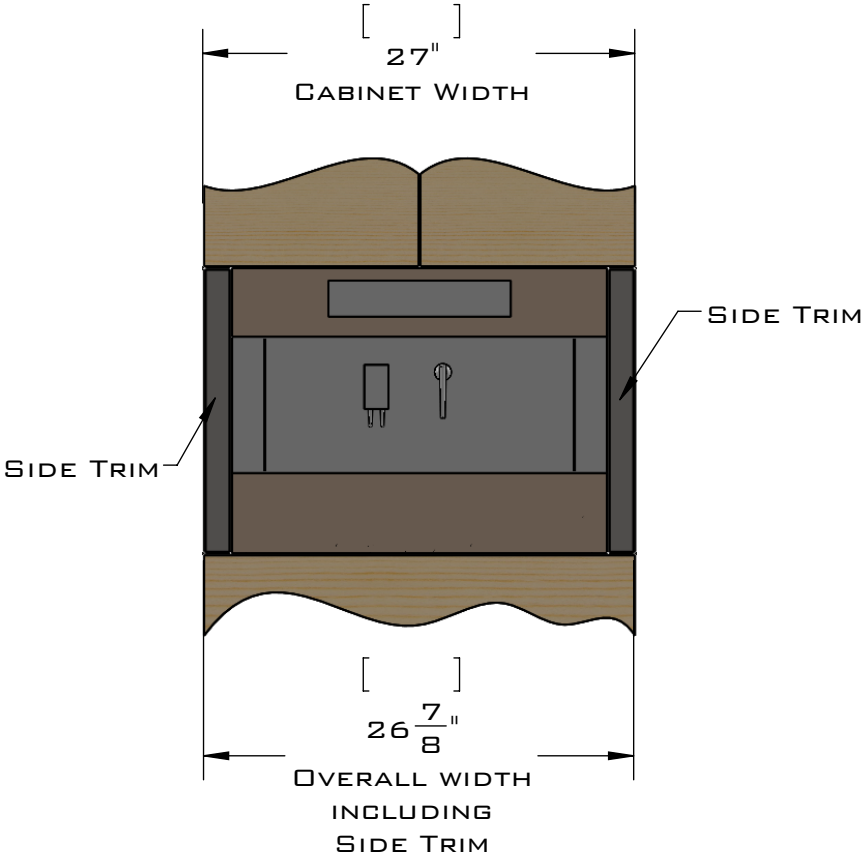

PLANNING GUIDE
MCVA6405SSEUST2714
Side Trim kit
Flush Mount

EuroTrim coffe maker trim kits are supplied complete with all hardware required.

PLANNING GUIDE
MCVA6405SSEUST2714
Side Trim kit
Surface Mount