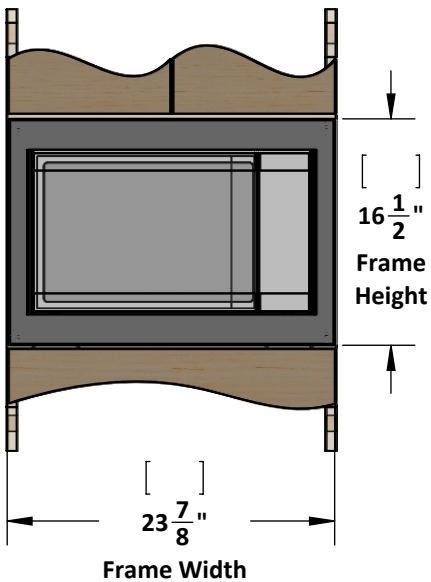

PLANNING GUIDE

MICROWAVE TRIM KIT

FLUSH MOUNT

Model # PNNSN681SEU242125

EuroTrim microwave trim kits are supplied complete with all hardware required.

PLANNING GUIDE
MICROWAVE TRIM KIT

SURFACE MOUNT
Model # PNNSN681SEU242125