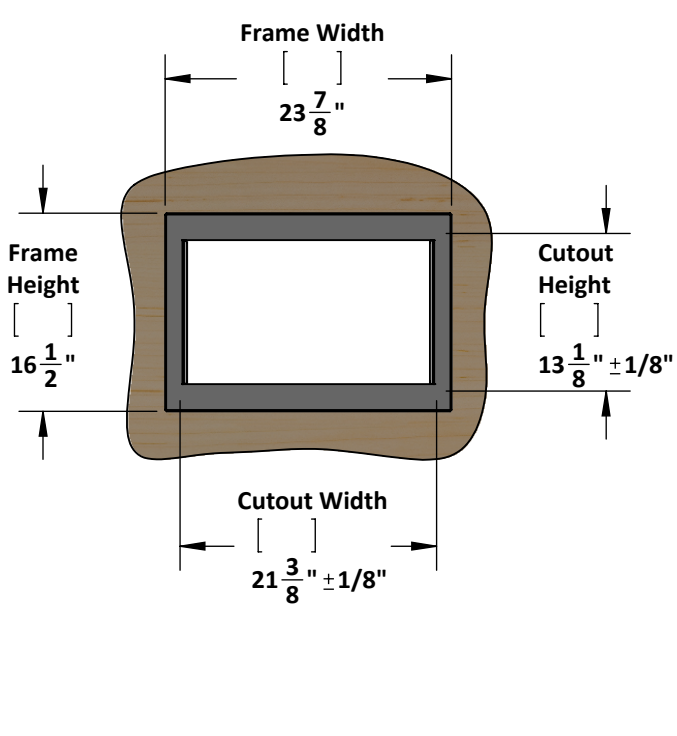

PLANNING GUIDE

MICROWAVE TRIM KIT

FLUSH MOUNT

Model # PNNSN681SEU242125

EuroTrim microwave trim kits are supplied complete with all hardware required.

PLANNING GUIDE
MICROWAVE TRIM KIT

SURFACE MOUNT
Model # PNNSN681SEU242125