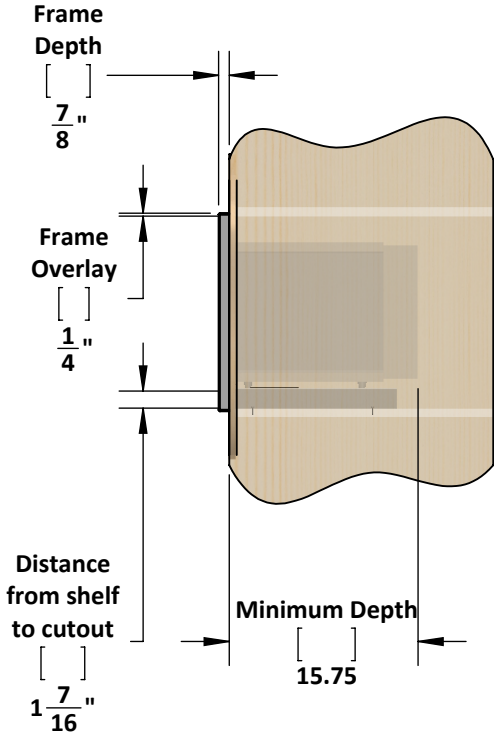

PLANNING GUIDE

MICROWAVE TRIM KIT

FLUSH MOUNT

Model # PNNSN681SEU242125

EuroTrim microwave trim kits are supplied complete with all hardware required.

PLANNING GUIDE
MICROWAVE TRIM KIT

SURFACE MOUNT
Model # PNNSN681SEU242125