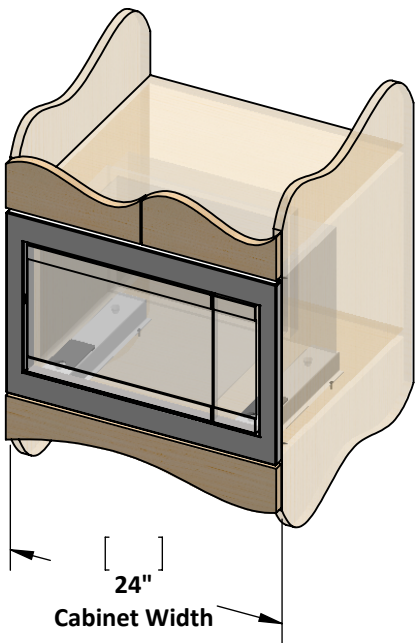

PLANNING GUIDE

MICROWAVE TRIM KIT

FLUSH MOUNT

Model # PNNSN681SEU242125

EuroTrim microwave trim kits are supplied complete with all hardware required.

PLANNING GUIDE
MICROWAVE TRIM KIT

SURFACE MOUNT
Model # PNNSN681SEU242125