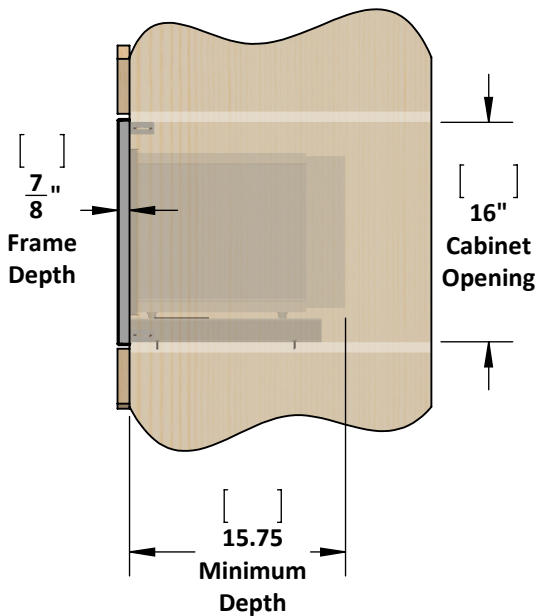

PLANNING GUIDE

MICROWAVE TRIM KIT

FLUSH MOUNT

Model # PNNSN681SEU242125

EuroTrim microwave trim kits are supplied complete with all hardware required.

PLANNING GUIDE
MICROWAVE TRIM KIT

SURFACE MOUNT
Model # PNNSN681SEU242125