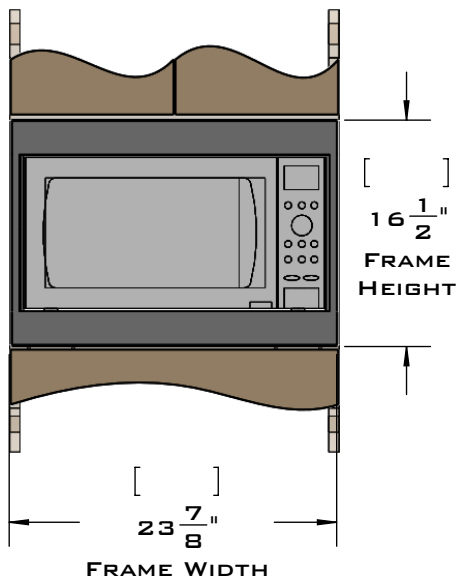

EUROTRIM™

PLANNING GUIDE
PNNSE782SEU242165
Microwave Trim Kit
Flush Mount

Distributed by: **TrimKits USA** 1-844- TRIMKIT (874-6548) • www.trimkitsusa.com • info@trimkitsusa.com

EuroTrim microwave oven trim kits are supplied complete with all hardware required.

Our unique STOPADS allow for a perfect installation every time.

For ventilation a (6) square inch cut out must be placed in the rear of the cabinet.

Failure to do so may cause damage to the microwave oven and or cabinet.