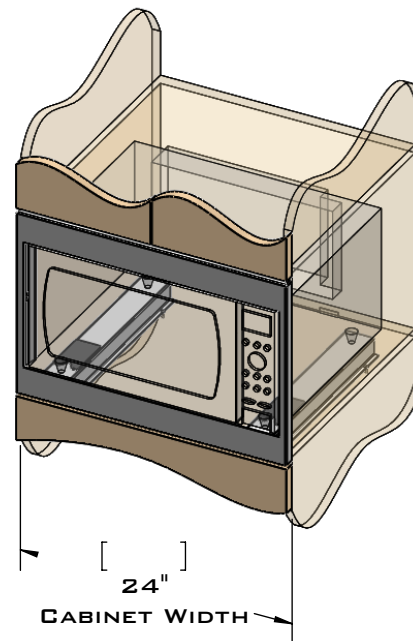

EUROTRIM™

PLANNING GUIDE
PNNSE782SEU242165
Microwave Trim Kit
Flush Mount

Distributed by: **TrimKits USA** 1-844- TRIMKIT (874-6548) • www.trimkitsusa.com • info@trimkitsusa.com

EuroTrim microwave oven trim kits are supplied complete with all hardware required.

Our unique STOPADS allow for a perfect installation every time.

For ventilation a (6) square inch cut out must be placed in the rear of the cabinet.

Failure to do so may cause damage to the microwave oven and or cabinet.