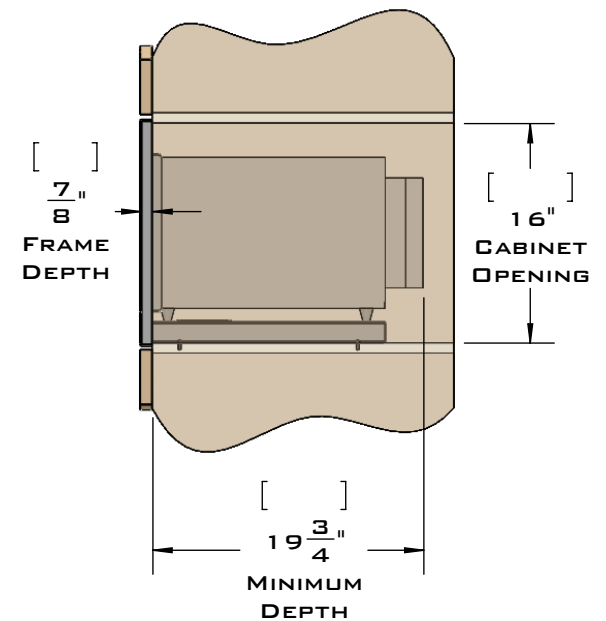

EUROTRIM™

PLANNING GUIDE
PNNSE782SEU242165
Microwave Trim Kit
Flush Mount

Distributed by: **TrimKits USA** 1-844- TRIMKIT (874-6548) • www.trimkitsusa.com • info@trimkitsusa.com

EuroTrim microwave oven trim kits are supplied complete with all hardware required.

Our unique STOPADS allow for a perfect installation every time.

For ventilation a (6) square inch cut out must be placed in the rear of the cabinet.

Failure to do so may cause damage to the microwave oven and or cabinet.