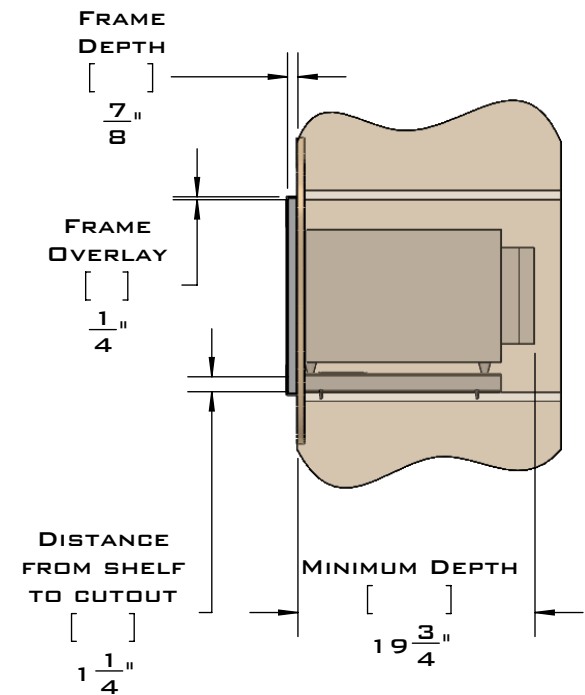

EUROTRIM™

PLANNING GUIDE
PNNSE782SEU242165
Microwave Trim Kit
Surface Mount

Distributed by: **TrimKits USA** 1-844- TRIMKIT (874-6548) • www.trimkitsusa.com • info@trimkitsusa.com

EuroTrim microwave oven trim kits are supplied complete with all hardware required.

Our unique STOPADS allow for a perfect installation every time.

For ventilation a (6) square inch cut out must be placed in the rear of the cabinet.

Failure to do so may cause damage to the microwave oven and or cabinet.