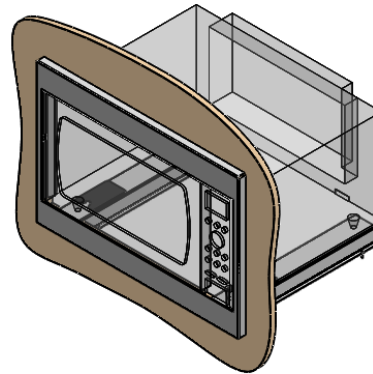

EUROTRIM™

PLANNING GUIDE
PNNSE782SEU242165
Microwave Trim Kit
Surface Mount

Distributed by: **TrimKits USA** 1-844- TRIMKIT (874-6548) • www.trimkitsusa.com • info@trimkitsusa.com

EuroTrim microwave oven trim kits are supplied complete with all hardware required.

Our unique STOPADS allow for a perfect installation every time.

For ventilation a (6) square inch cut out must be placed in the rear of the cabinet.

Failure to do so may cause damage to the microwave oven and or cabinet.