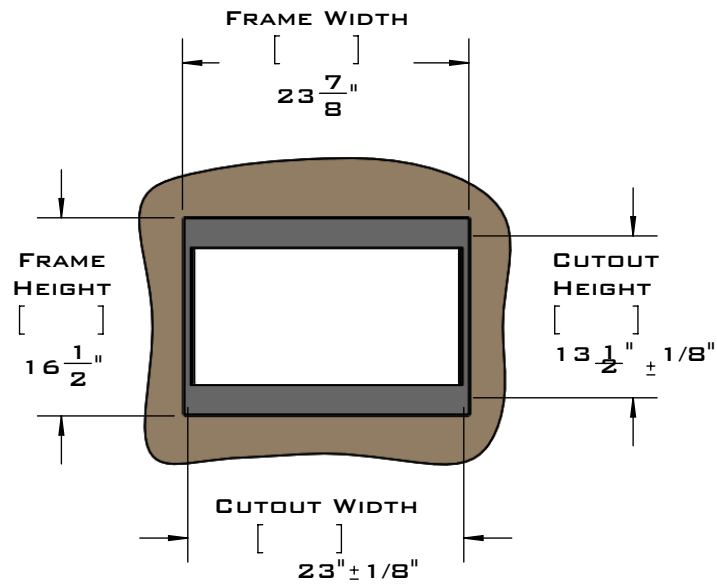

EUROTRIM™

PLANNING GUIDE
PNNSE782SEU242165
Microwave Trim Kit
Surface Mount

Distributed by: **TrimKits USA** 1-844- TRIMKIT (874-6548) • www.trimkitsusa.com • info@trimkitsusa.com

EuroTrim microwave oven trim kits are supplied complete with all hardware required.

Our unique STOPADS allow for a perfect installation every time.

For ventilation a (6) square inch cut out must be placed in the rear of the cabinet.

Failure to do so may cause damage to the microwave oven and or cabinet.