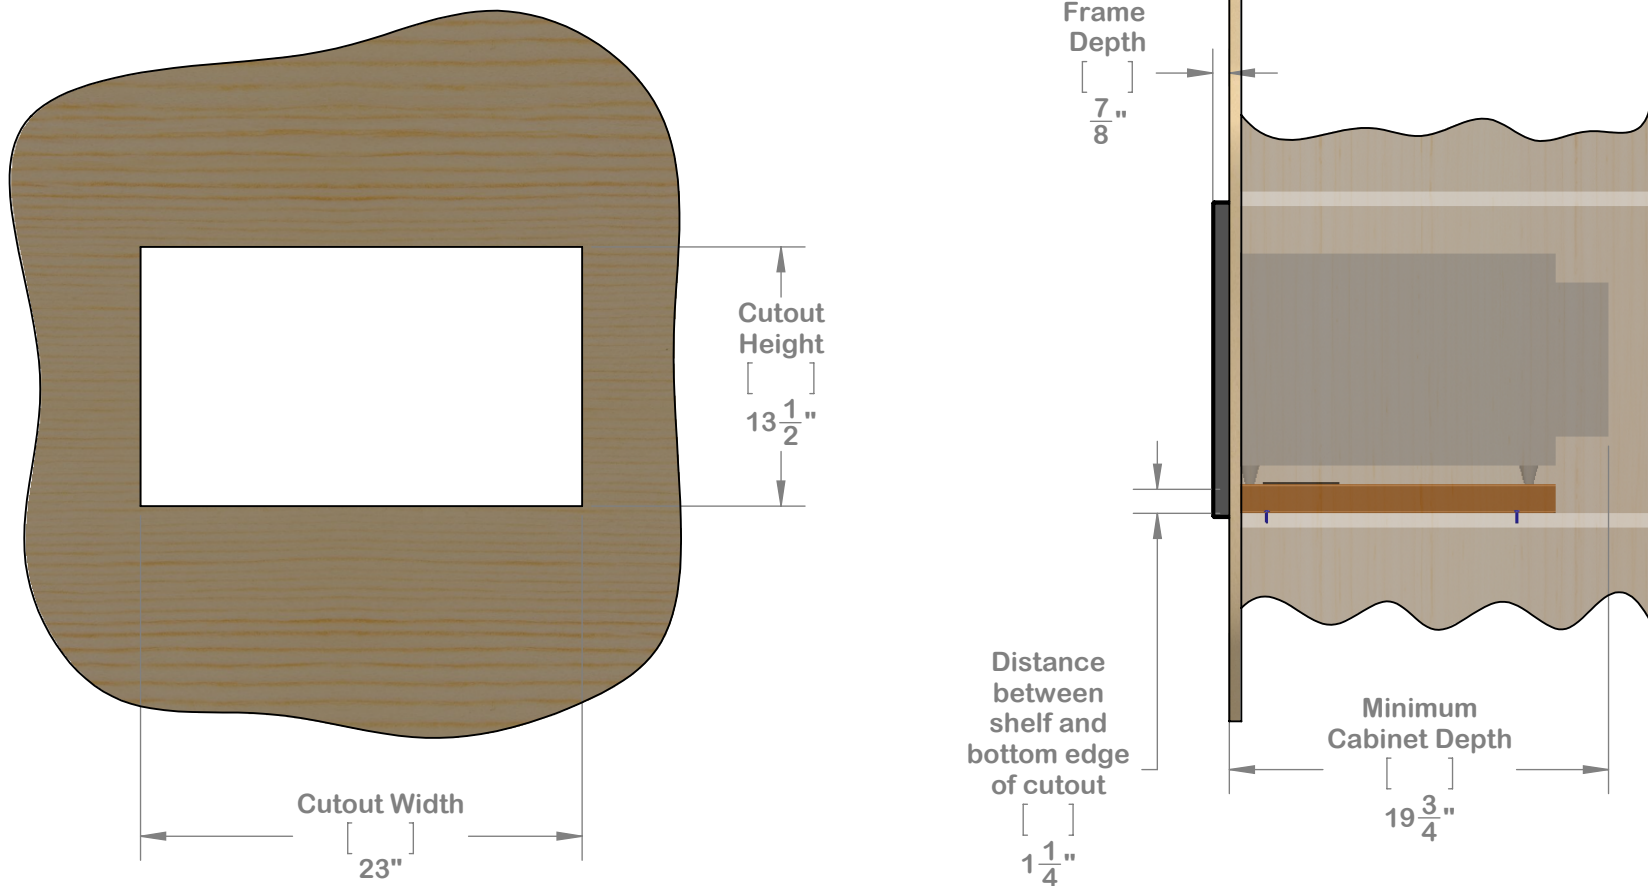

EUROTRIM™

PLANNING GUIDE
PNNSE782SEU272165
Microwave Trim Kit
Surface Mount

Distributed by: **TrimKits USA** 1-844- TRIMKIT (874-6548) • www.trimkitsusa.com • info@trimkitsusa.com

EuroTrim microwave oven trim kits are supplied complete with all hardware required.

Our unique STOPADS allow for a perfect installation every time.

For ventilation a (6) square inch cut out must be placed in the rear of the cabinet.

Failure to do so may cause damage to the microwave oven and or cabinet.