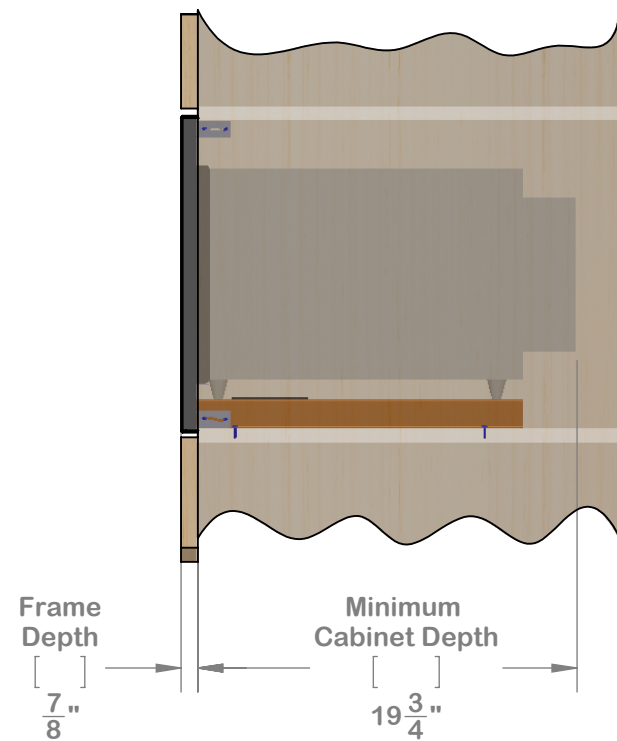

EUROTRIM™

PLANNING GUIDE
PNNSE782SEU272165
Microwave Trim Kit
Flush Mount

Distributed by: **TrimKits USA** 1-844- TRIMKIT (874-6548) • www.trimkitsusa.com • info@trimkitsusa.com

EuroTrim microwave oven trim kits are supplied complete with all hardware required.

Our unique STOPADS allow for a perfect installation every time.

For ventilation a (6) square inch cut out must be placed in the rear of the cabinet.

Failure to do so may cause damage to the microwave oven and or cabinet.