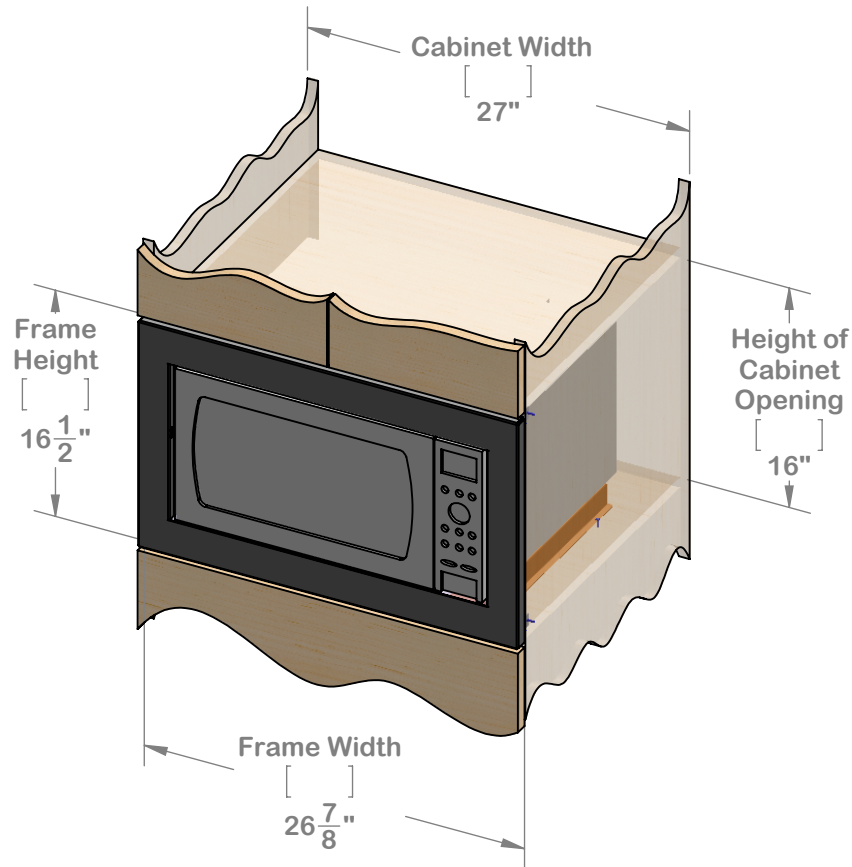

EUROTRIM™

PLANNING GUIDE
PNNSE782SEU272165
Microwave Trim Kit
Flush Mount

Distributed by: **TrimKits USA** 1-844- TRIMKIT (874-6548) • www.trimkitsusa.com • info@trimkitsusa.com

EuroTrim microwave oven trim kits are supplied complete with all hardware required.

Our unique STOPADS allow for a perfect installation every time.

For ventilation a (6) square inch cut out must be placed in the rear of the cabinet.

Failure to do so may cause damage to the microwave oven and or cabinet.