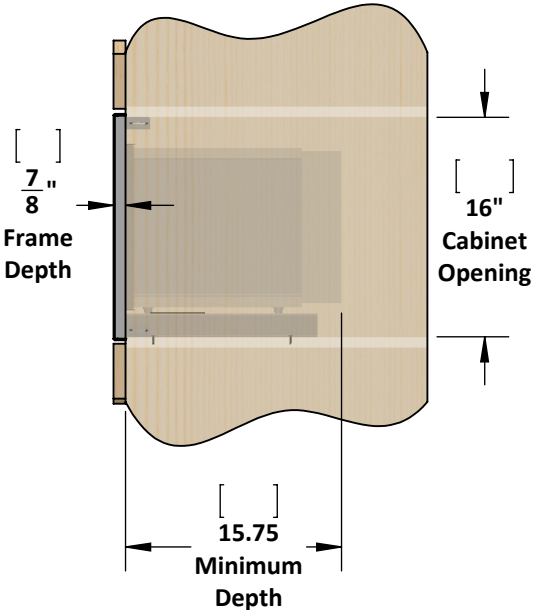

Distributed by: **TrimKits USA** 1-844- TRIMKIT (874-6548) • www.trimkitsusa.com • info@trimkitsusa.com

EuroTrim microwave oven trim kits are supplied complete with all hardware required.

Our unique STOPADS allow for a perfect installation every time.

For ventilation a (6) square inch cut out must be placed in the rear of the cabinet.

Failure to do so may cause damage to the microwave oven and or cabinet.