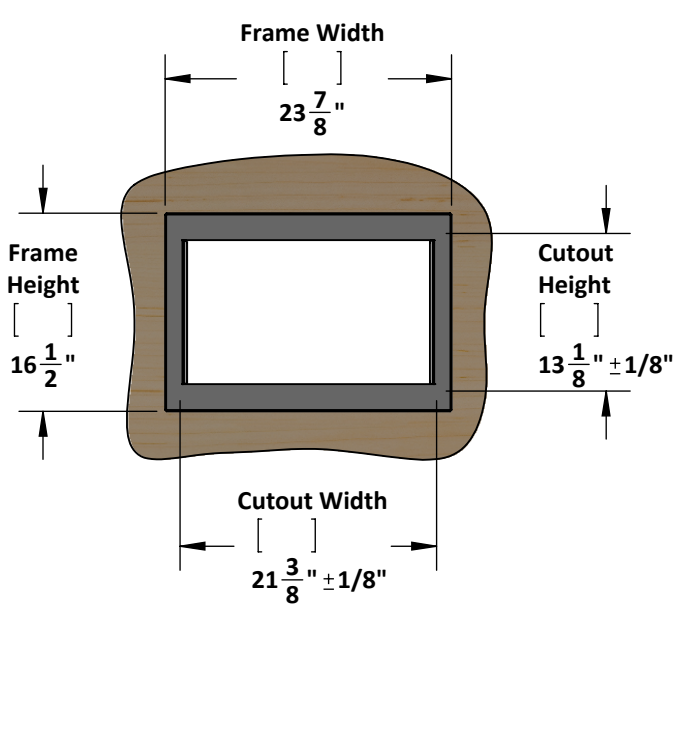

Distributed by: **TrimKits USA** 1-844- TRIMKIT (874-6548) • www.trimkitsusa.com • info@trimkitsusa.com

EuroTrim microwave oven trim kits are supplied complete with all hardware required.

Our unique STOPADS allow for a perfect installation every time.

For ventilation a (6) square inch cut out must be placed in the rear of the cabinet.

Failure to do so may cause damage to the microwave oven and or cabinet.