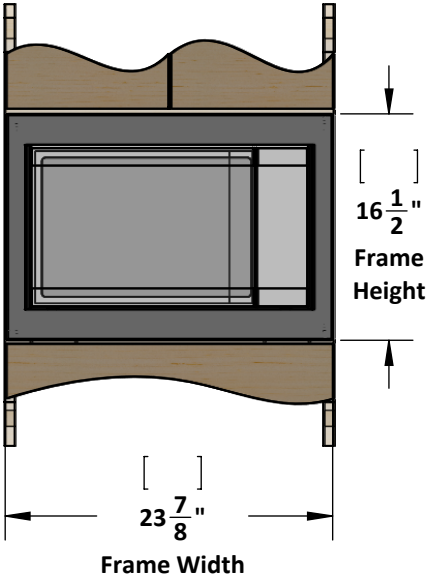

Distributed by: **TrimKits USA** 1-844- TRIMKIT (874-6548) • www.trimkitsusa.com • info@trimkitsusa.com

EuroTrim microwave oven trim kits are supplied complete with all hardware required.

Our unique STOPADS allow for a perfect installation every time.

For ventilation a (6) square inch cut out must be placed in the rear of the cabinet.

Failure to do so may cause damage to the microwave oven and or cabinet.