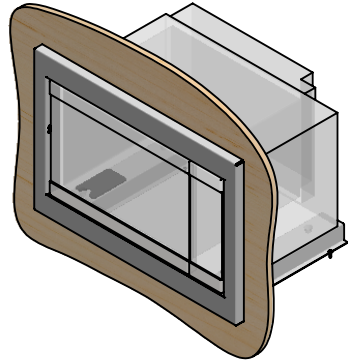

Distributed by: **TrimKits USA** 1-844- TRIMKIT (874-6548) • www.trimkitsusa.com • info@trimkitsusa.com

EuroTrim microwave oven trim kits are supplied complete with all hardware required.

Our unique STOPADS allow for a perfect installation every time.

For ventilation a (6) square inch cut out must be placed in the rear of the cabinet.

Failure to do so may cause damage to the microwave oven and or cabinet.