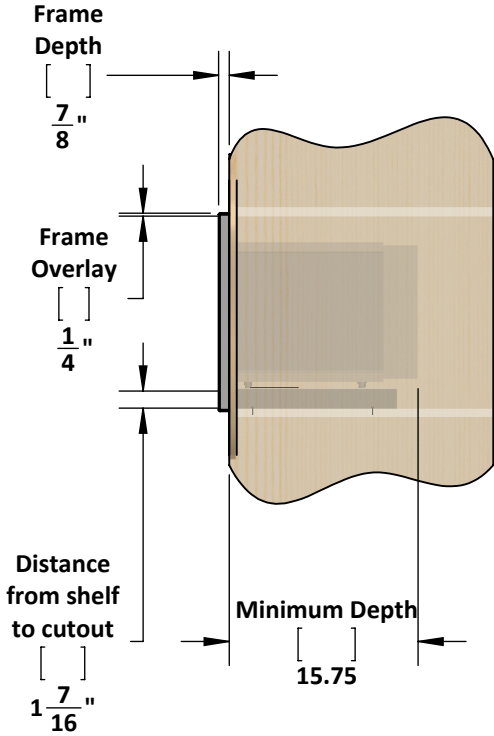

Distributed by: **TrimKits USA** 1-844- TRIMKIT (874-6548) • www.trimkitsusa.com • info@trimkitsusa.com

EuroTrim microwave oven trim kits are supplied complete with all hardware required.

Our unique STOPADS allow for a perfect installation every time.

For ventilation a (6) square inch cut out must be placed in the rear of the cabinet.

Failure to do so may cause damage to the microwave oven and or cabinet.