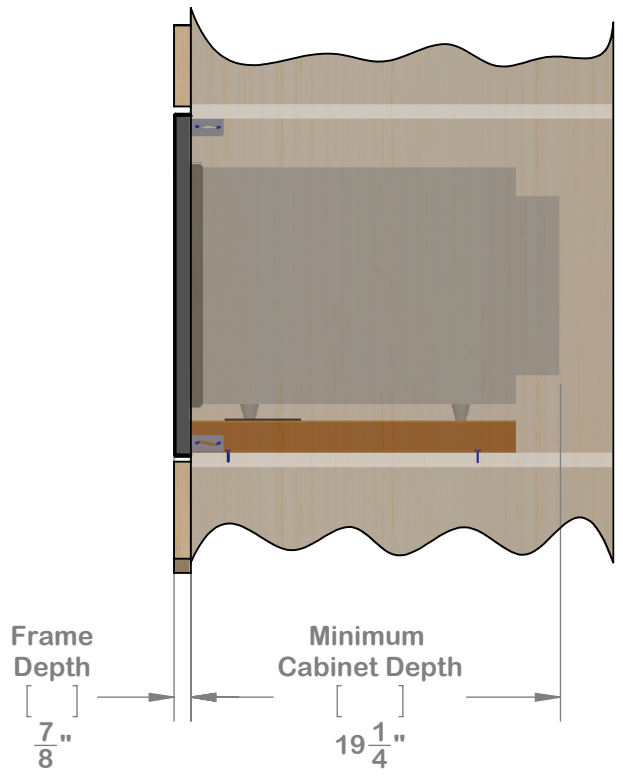

PLANNING GUIDE

MICROWAVE TRIM KIT

FLUSH MOUNT

Model # WMS24EU2762082

EuroTrim microwave trim kits are supplied complete with all hardware required.

EUROTRIM™

PLANNING GUIDE  
MICROWAVE TRIM KIT  
**SURFACE MOUNT**  
Model # WMS24EU2762082