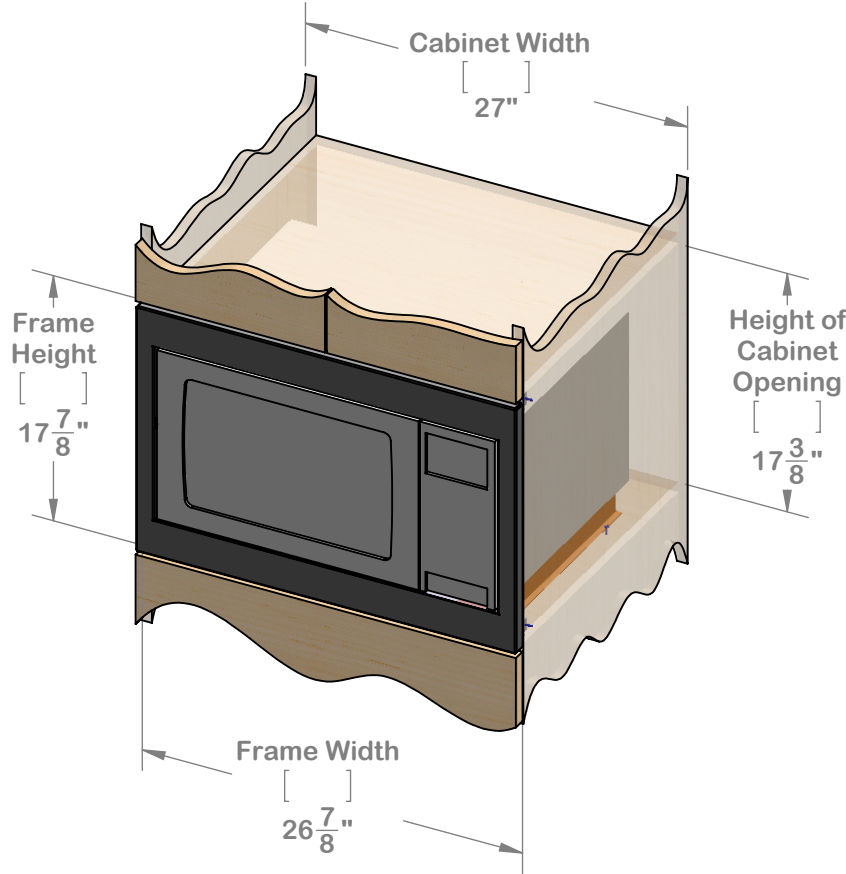

PLANNING GUIDE

MICROWAVE TRIM KIT

FLUSH MOUNT

Model # WMS24EU2762082

EuroTrim microwave trim kits are supplied complete with all hardware required.

EUROTRIM™

PLANNING GUIDE  
MICROWAVE TRIM KIT  
**SURFACE MOUNT**  
Model # WMS24EU2762082