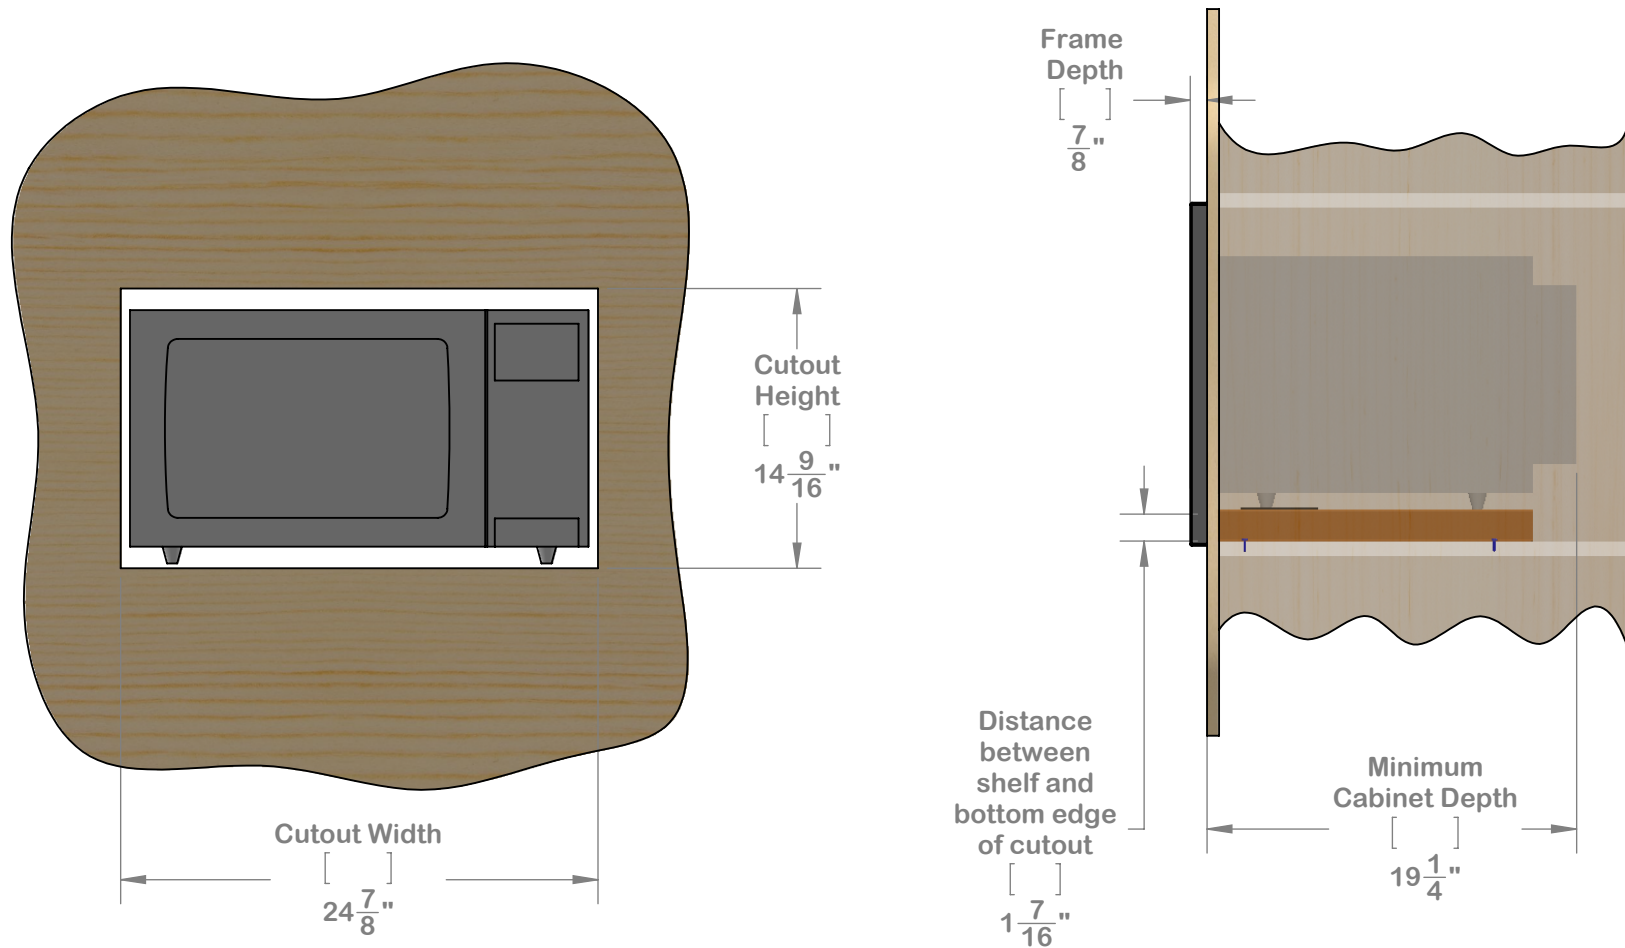

PLANNING GUIDE

MICROWAVE TRIM KIT

FLUSH MOUNT

Model # WMS24EU2762082

EuroTrim microwave trim kits are supplied complete with all hardware required.

EUROTRIM™

PLANNING GUIDE  
MICROWAVE TRIM KIT  
**SURFACE MOUNT**  
Model # WMS24EU2762082